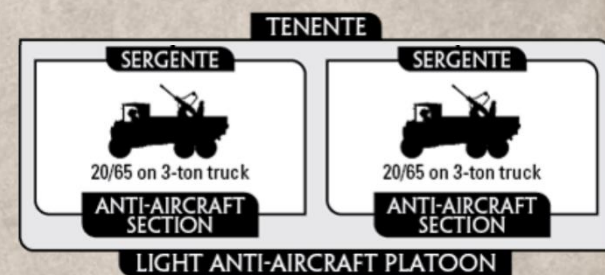

10 Points

PLATOON

Light Anti-Aircraft Platoon

2X 20/65 on 3-ton truck **4 Points**

3X 20/65 on 3-ton truck **6 Points**

4X 20/65 on 3-ton truck **8 Points**

PLATOON

Observer M14/41